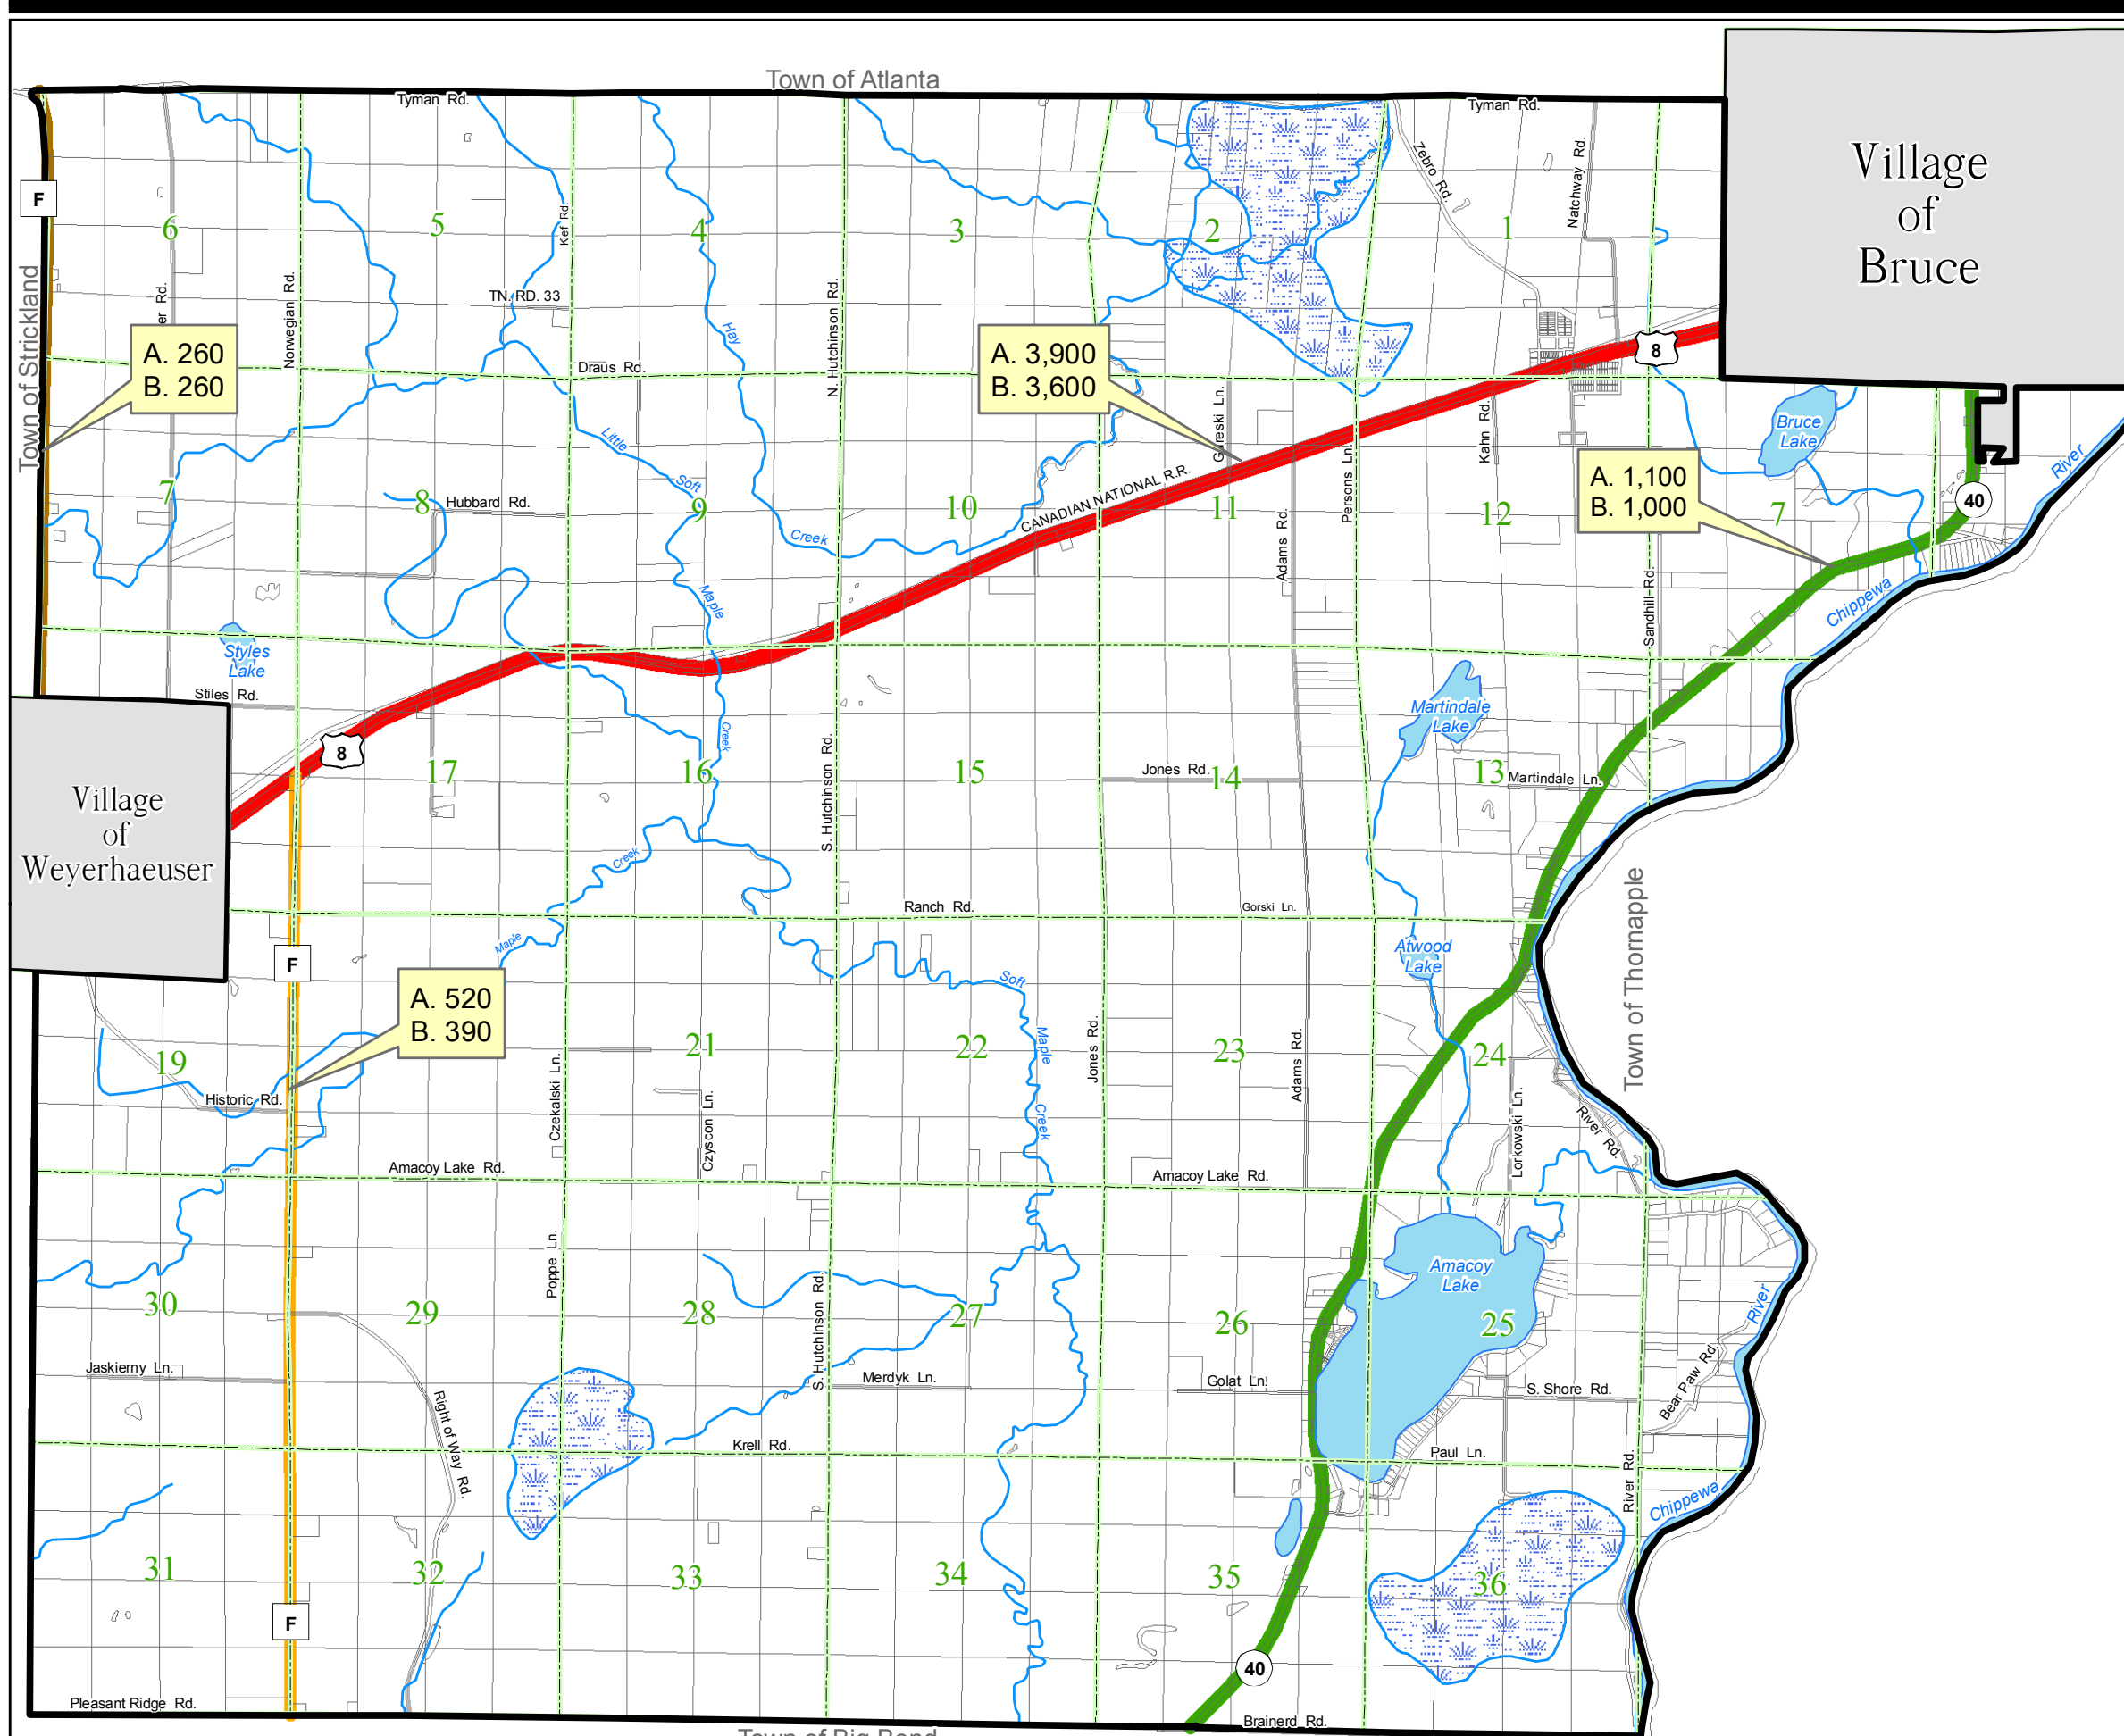

TRANSPORTATION FACILITIES

Town of Stubbs
Rusk County, Wisconsin

MAP - 2

ADT's
A. 1998
B. 2004

Sources:
- Base data provided by Rusk County
- NFC AND ADT provided by WIDOT