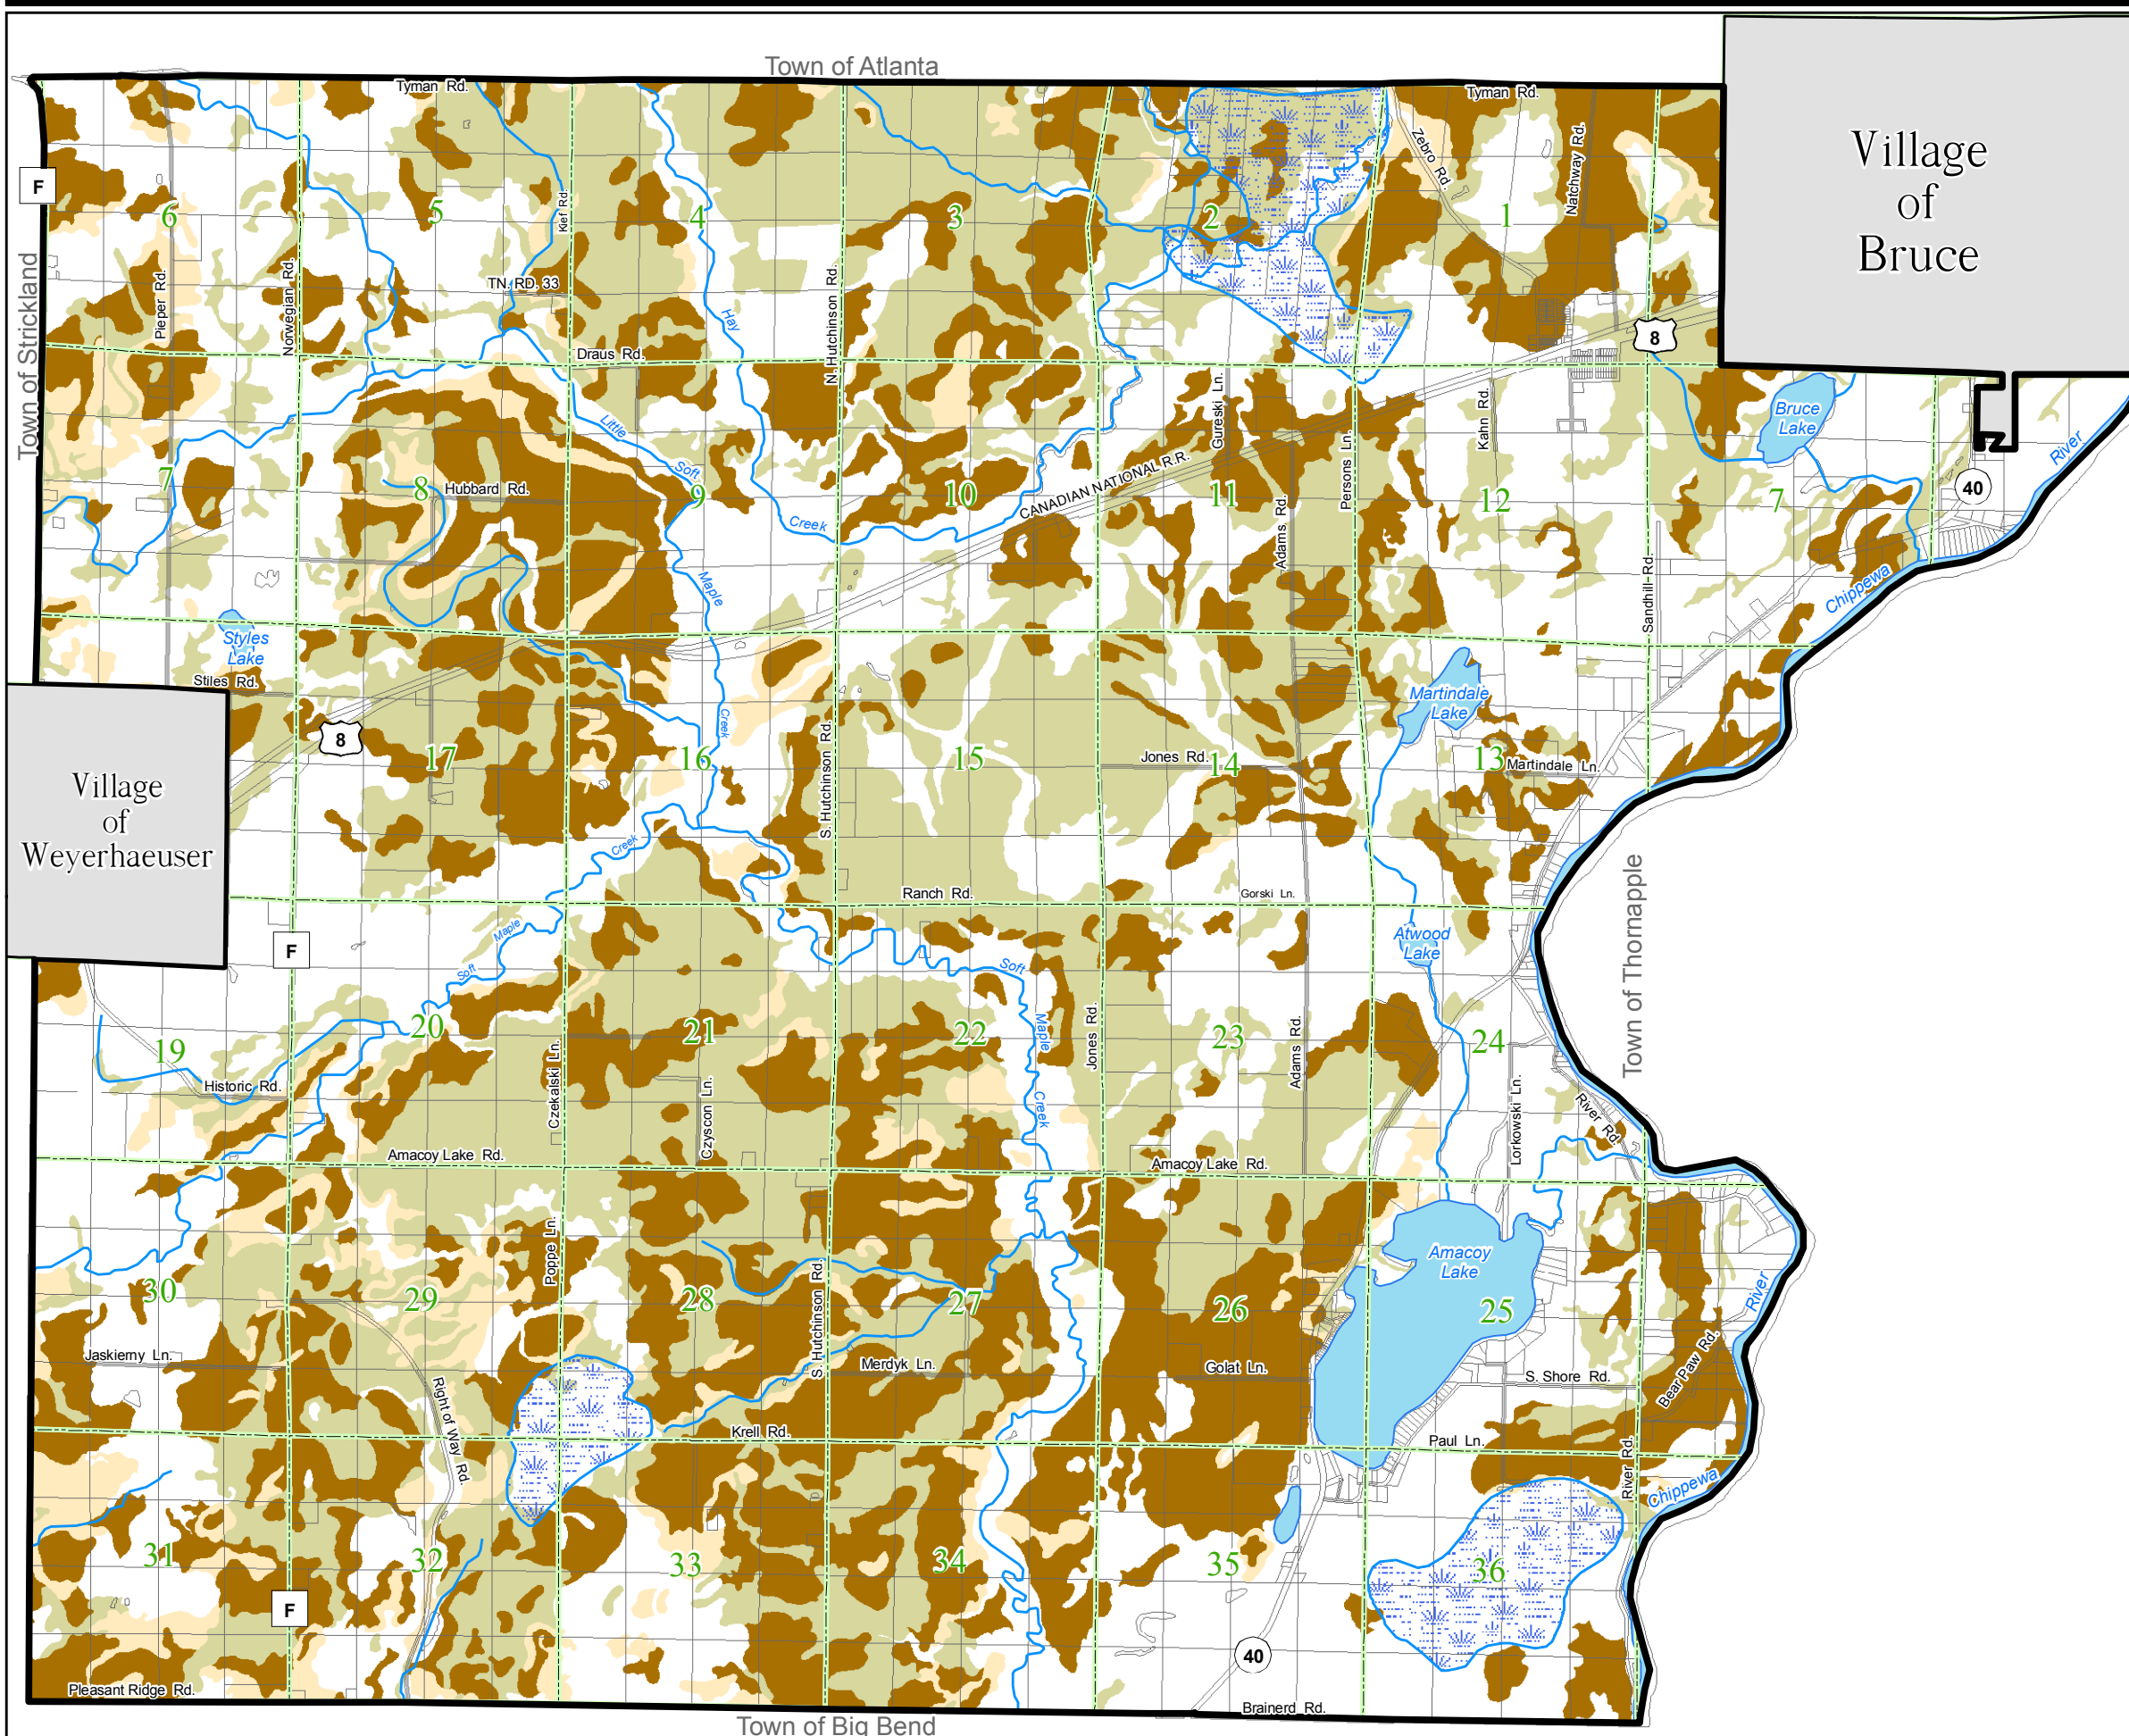

PRODUCTIVE AGRICULTURAL AREAS

Town of Stubbs
Rusk County, Wisconsin

MAP - 3

Legend

- Town of Stubbs
- Villages
- Parcels
- Sections
- Lakes
- Rivers
- Marsh

NRCS - Soils

- Not prime farmland
- All areas are prime farmland
- Farmland of statewide importance
- Prime farmland if drained

Sources:
- Base data provided by County
- Soils provided by NRCS