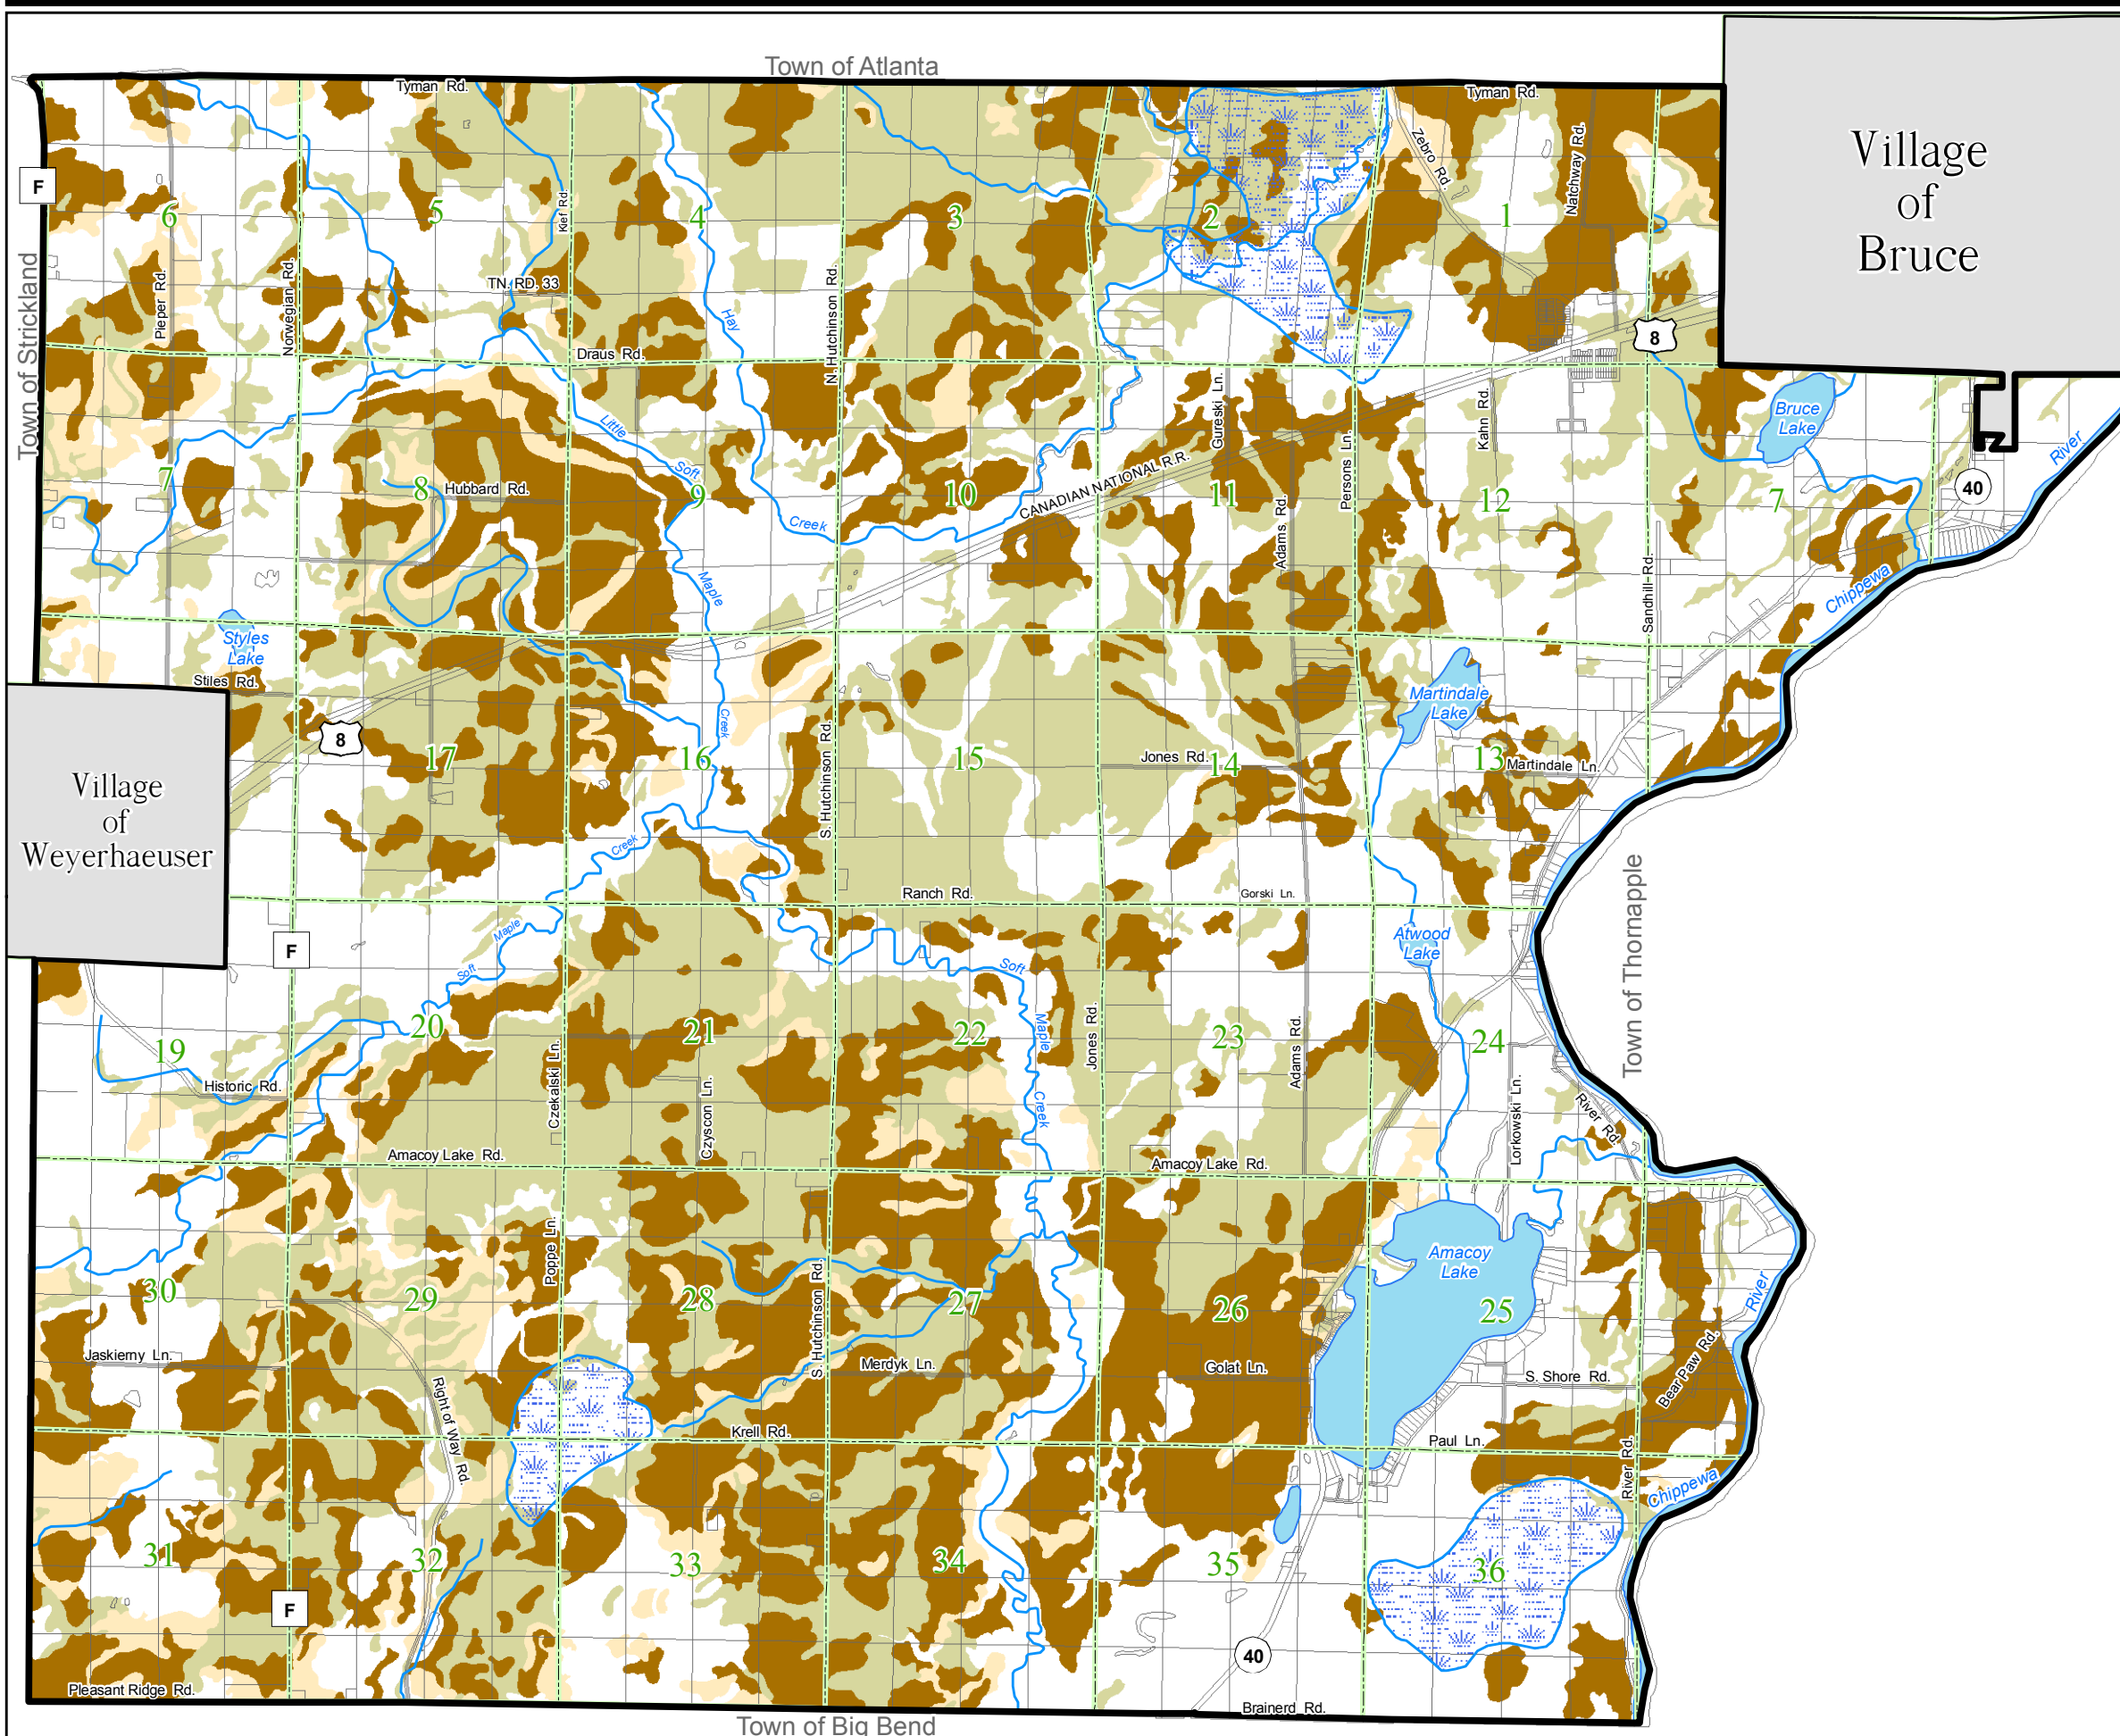

# PRODUCTIVE AGRICULTURAL AREAS

Town of Stubbs  
Rusk County, Wisconsin

## MAP - 3

### Legend

- Town of Stubbs
- Villages
- Parcels
- Sections
- Lakes
- Rivers
- Marsh
- NRCS - Soils**
- Not prime farmland
- All areas are prime farmland
- Farmland of statewide importance
- Prime farmland if drained

Feet

Sources:  
- Base data provided by County  
- Soils provided by NRCS

Drafted - LSR, Date - 121708, File - g/projects/...Stubbs