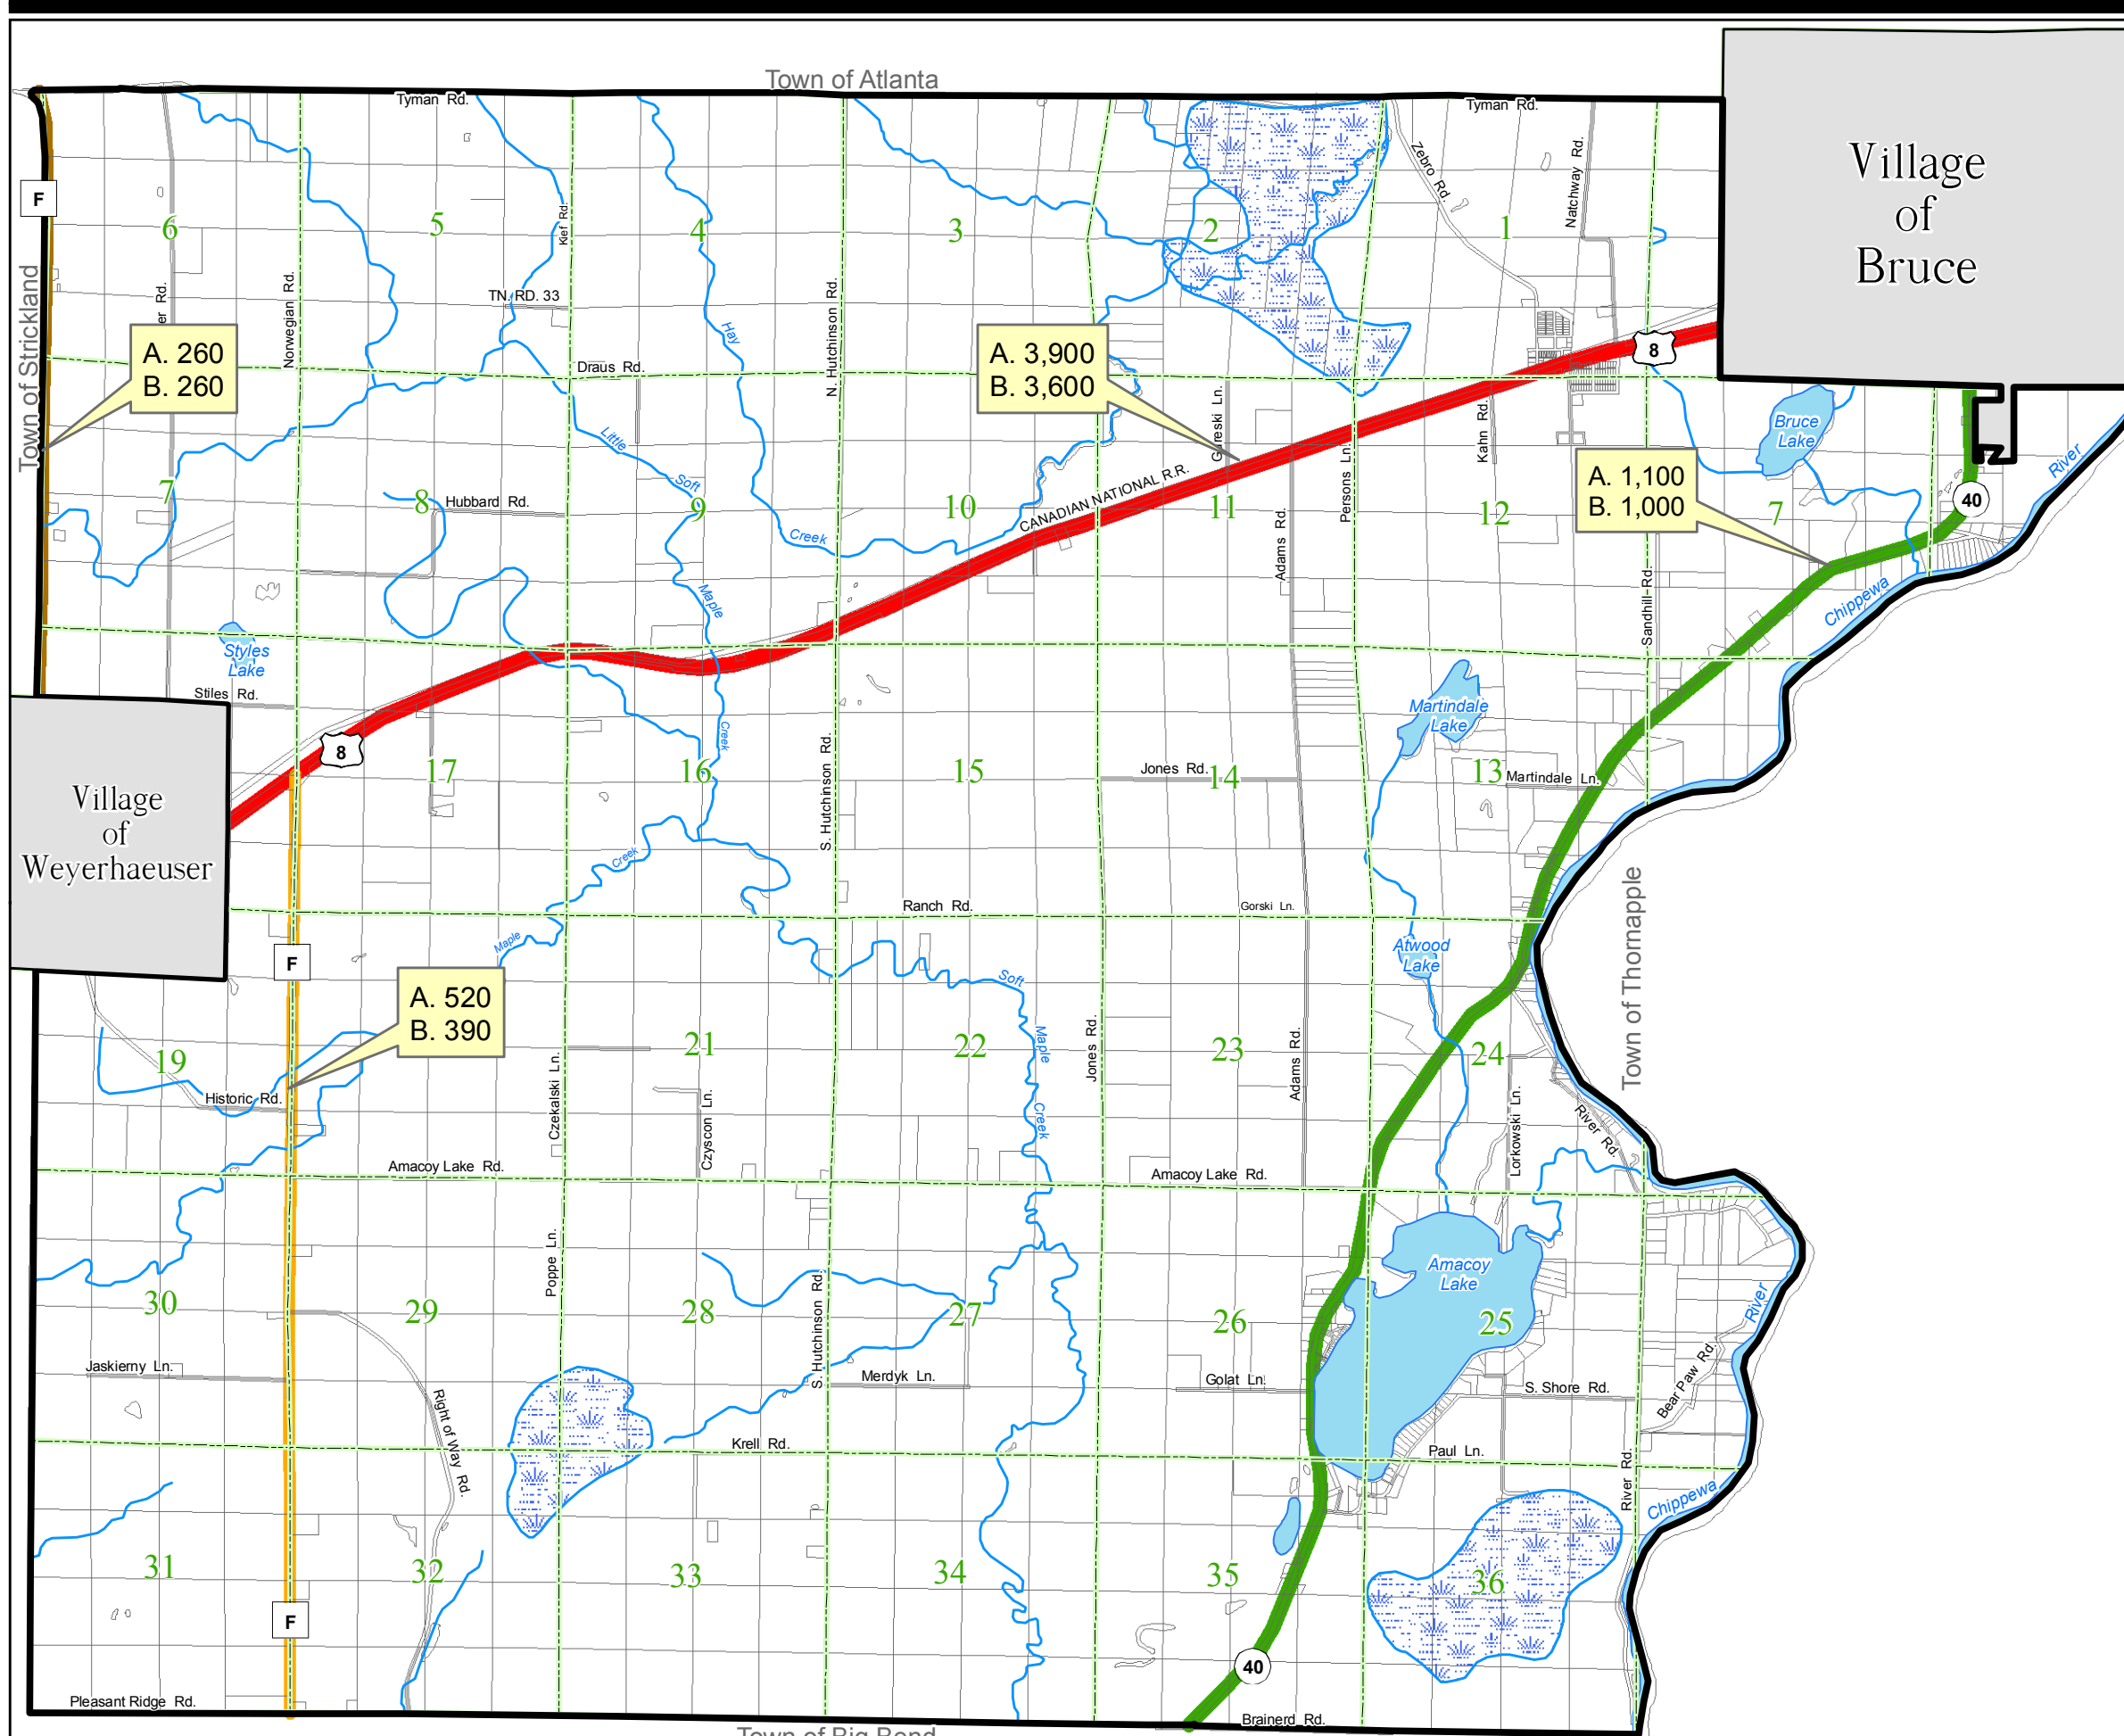

# TRANSPORTATION FACILITIES

Town of Stubbs  
Rusk County, Wisconsin

## MAP - 2

**Legend**

	Town of Stubbs	<b>Functional Classification</b>	
	Villages	<b>Class</b>	
	Parcels		Principal Arterial
	Sections		Minor Arterial
	Lakes		Major Collector
	Rivers		Minor Collector
	Marsh		Local Road

ADT's  
A. 1998  
B. 2004

Sources:  
- Base data provided by Rusk County  
- NFC AND ADT provided by WIDOT